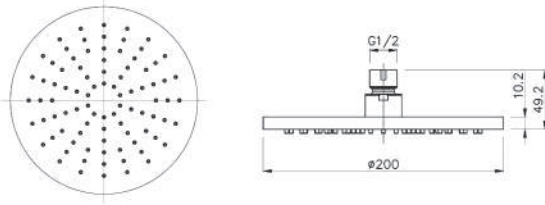

CR - EUSHR2

CR - EUSM-01

CR - EUSHR1

2 MODES

HEAD SHOWER

طاسة دش

BRASS

- 20 CM
- 25 CM