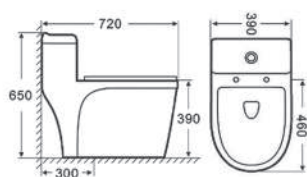

MODEL : 6231

Size: 30 CM

SYPHONIC ONE PIECE TOILET