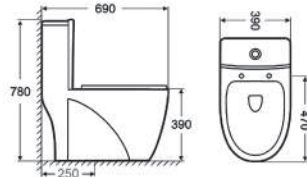

MODEL : 6224

Size: 25 CM

WASH DOWN ONE PIECE TOILET