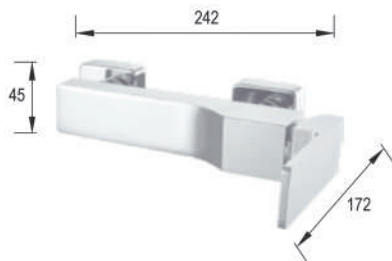

SET : SHARP

SCHMITT
ARMATUREN
MADE IN GERMANY

صناعة الماني

7262-329

7272-329

7271-329

7260-329

7264-329

7297-329