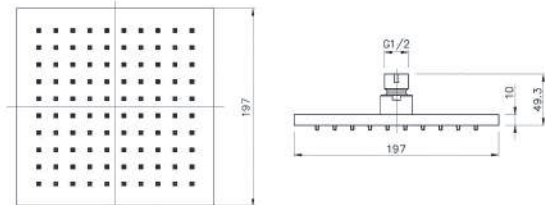

- 20 CM
- 25 CM