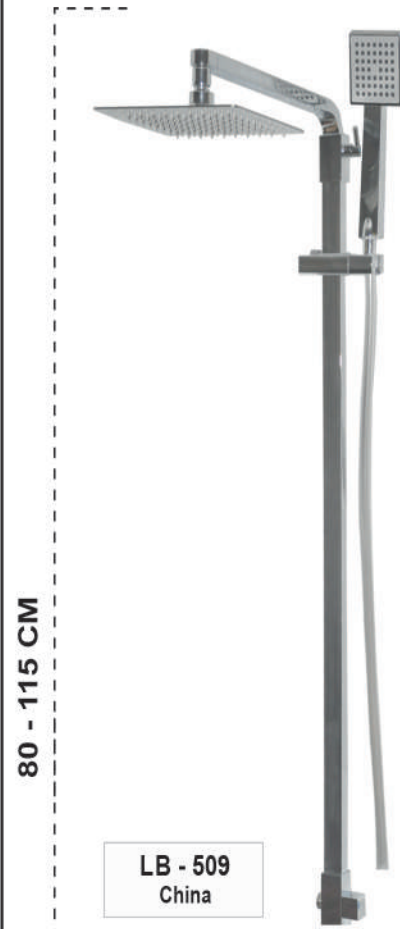

BZ

CP

SHOWER COLUMN - BRASS

EURO-STAR ★
ELEGANT DESIGN FOR EVERYDAY LIVING
MADE IN ITALY

عمود دش ثقیل

LB - 504
China

LB - 505
China

LB - 509
China