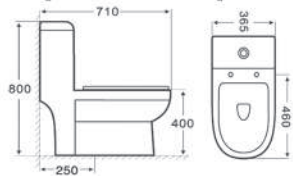

MODEL : 6171B

كرسي مع شطاف داخلي

Size: 25 CM

WASH DOWN ONE PIECE TOILET