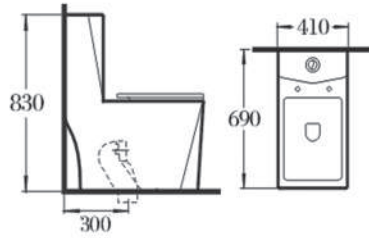

MODEL : A-P 1735

Size: 30 CM

WASH DOWN ONE PIECE TOILET