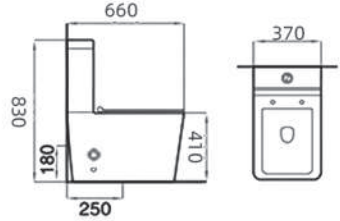

MODEL : A-8869

Size: 25 CM

WASH DOWN ONE PIECE TOILET