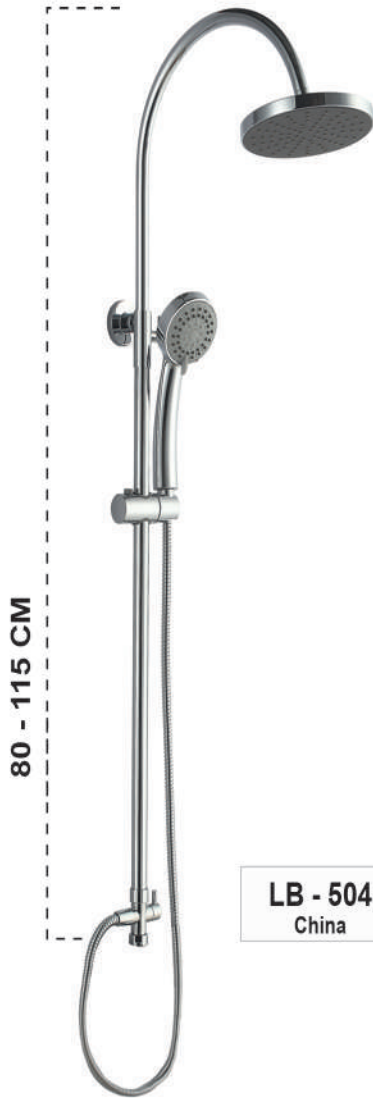

BZ

CP

SHOWER COLUMN - BRASS

EURO-STAR ★
ELEGANT DESIGN FOR EVERYDAY LIVING
MADE IN ITALY

عمود دش ثقیل

LB - 504
China

LB - 505
China

LB - 509
China