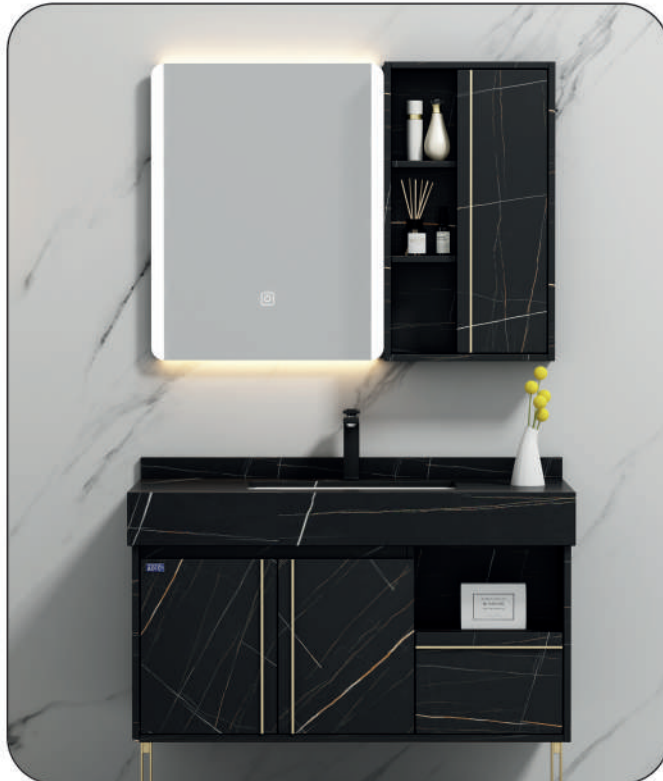

UP STONE : 80X50X20 CM DOWN STONE : 80X50X8 CM
LED-MIRROR: 78X70 CM

CABINET & MIRROR LED

Made
In
China

AOTC®
اوتس

صناعة
صيني

طقم مغسلة مع مرآة مضيئة - LED

MODEL: 5189 / 100 CM
CABINET : 100X52X46 CM

LED SIDE CABINET : 40X13X70CM LED-MIRROR: 58X70 CM

MODEL: 5201 / 100 CM

MAIN CABINET : 100X52X45 CM

LED SIDE CABINET : 40X13X70 CM LED-MIRROR: 58X78 CM

MODEL: 5203 / 100 CM

MAIN CABINET : 100X52X85 CM

SIDE CABINET : 40X13X70CM LED-MIRROR: 58X70 CM

MODEL: AQ-8049 / 100 CM