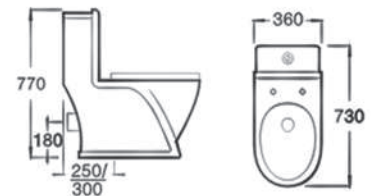

Size: 25 CM

WASH DOWN ONE PIECE TOILET

MODEL : 9701

Size: 25/30 CM

SYPHONIC ONE PIECE TOILET

MODEL : A3934B

Size: 25/30 CM

WASH DOWN ONE PIECE TOILET