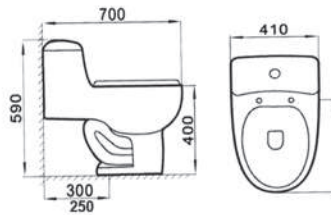

Size: 25 CM

WASH DOWN ONE PIECE TOILET

MODEL : 9701

Size: 25/30 CM

SYPHONIC ONE PIECE TOILET

MODEL : A3934B

Size: 25/30 CM

WASH DOWN ONE PIECE TOILET