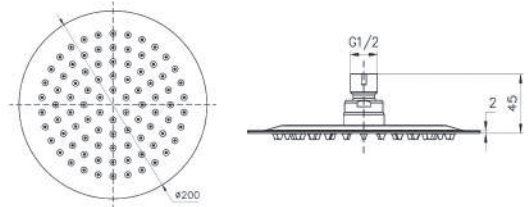

STAINLESS STEEL

- 25 CM
- 25 CM
- 30 CM
- 40 CM

CR - RD20 - 106