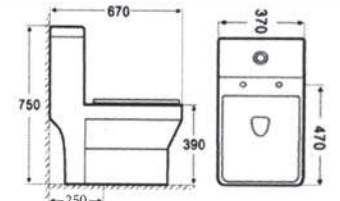

Size: 25 CM

WASH DOWN ONE PIECE TOILET

MODEL : 6231

Size: 30 CM

SYPHONIC ONE PIECE TOILET

MODEL : 6184

Size: 25 CM

SYPHONIC ONE PIECE TOILET