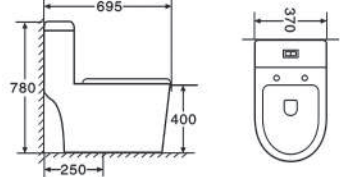

MODEL : 6264

Size: 25 CM

WASH DOWN ONE PIECE TOILET