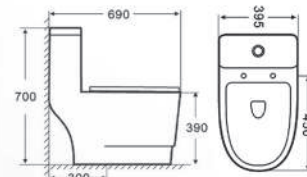

MODEL : 6228

Size: 30 CM

SYPHONIC ONE PIECE TOILET