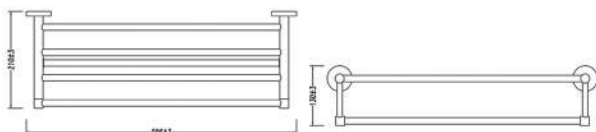

PL724

ANH - 501

TOWEL RACK

EURO-STAR 
ELEGANT DESIGN FOR EVERYDAY LIVING
MADE IN ITALY

حامل مناشف

HONOR - 90012

PISA - PAS1

VENICE