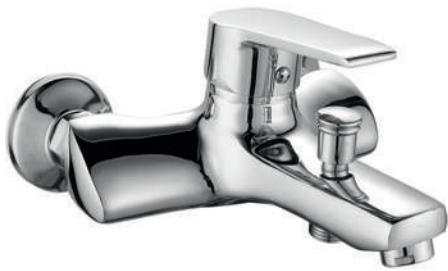

GERMANY MIXERS

Bremen
Made in Germany

صناعة الماني

SET : BR-700 - (CHROM - BLACK)

BR-702