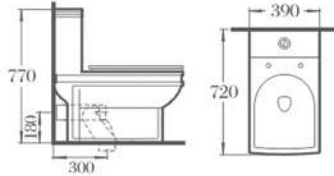

MODEL : 1718

Size: 25 /30 CM

WASH DOWN ONE PIECE TOILET